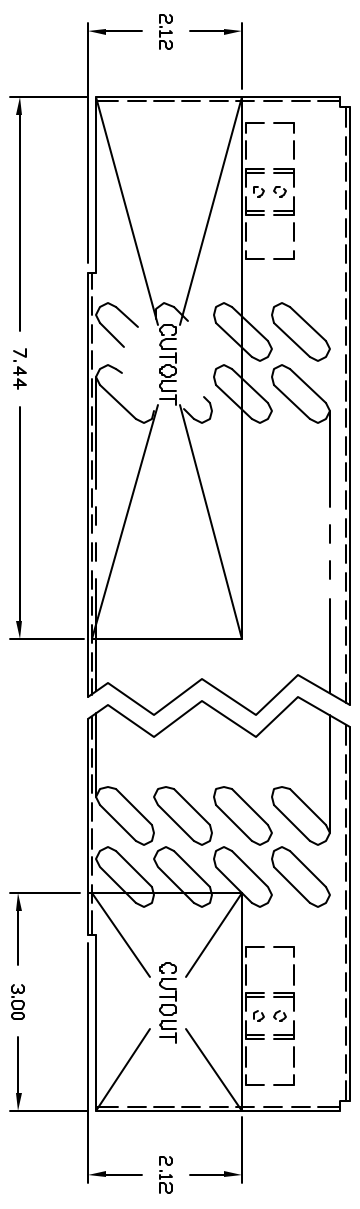

TYPICAL COMPUTER FLOOR CONNECTOR PLAN

SIZE	CAGE CODE	DWG NO.	REV.
B	9L985	90-133066-00	A00
SCALE	NONE	CAD	SHEET 2

FIGURE 1
CUT OUT MATERIAL AS SHOWN.

FIGURE 3
CUT OUT MATERIAL AS SHOWN.

FIGURE 2
CUT OUT MATERIAL AS SHOWN.

FIGURE 4
CUT OUT MATERIAL AS SHOWN.

FIGURE 5
CUT OUT MATERIAL AS SHOWN.

SIZE	CAGE CODE	DWG NO.	REV.
B	9L985	90-133066-00	A00
SCALE	NONE	CAD	SHEET 3