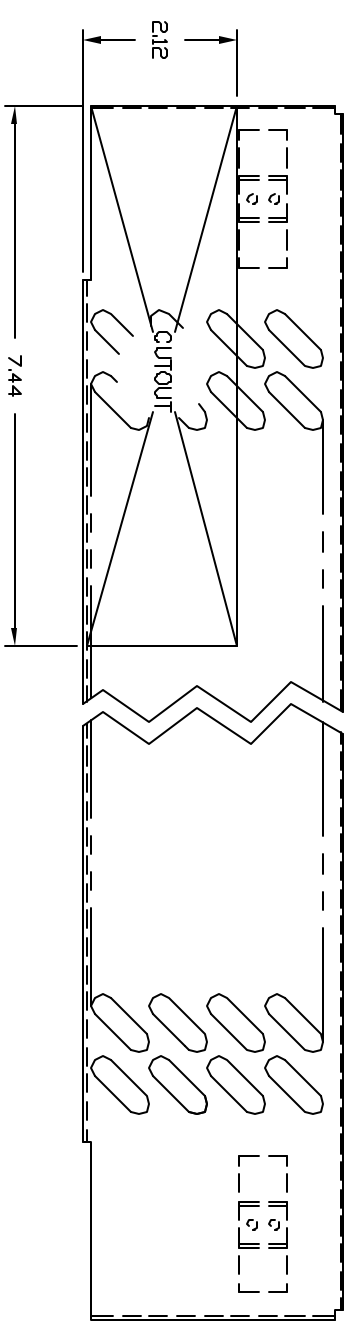

TYPICAL COMPUTER FLOOR CONNECTOR PLAN

SIZE	CAGE CODE	DWG NO.	REV.
B	9L985	90-133066-00	A00
SCALE	NONE	CAD	SHEET 2

FIGURE 1
CUT OUT MATERIAL AS SHOWN.

FIGURE 3
CUT OUT MATERIAL AS SHOWN.

FIGURE 2
CUT OUT MATERIAL AS SHOWN.

FIGURE 4
CUT OUT MATERIAL AS SHOWN.

FIGURE 5
CUT OUT MATERIAL AS SHOWN.

SIZE	CAGE CODE	DWG NO.	REV.
B	9L985	90-133066-00	A00
SCALE	NONE	CAD	SHEET 3