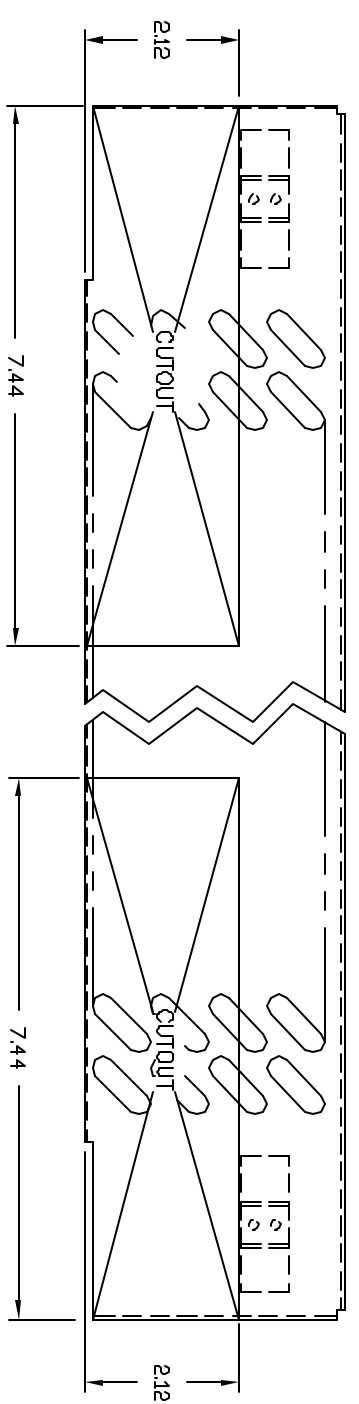

TYPICAL COMPUTER FLOOR CONNECTOR PLAN

SIZE	CAGE CODE	DWG NO.	REV.
B	9L985	90-133066-00	A00
SCALE	NONE	CAD	SHEET 2

FIGURE 1
CUT OUT MATERIAL AS SHOWN.

FIGURE 3
CUT OUT MATERIAL AS SHOWN.

FIGURE 2
CUT OUT MATERIAL AS SHOWN.

FIGURE 4
CUT OUT MATERIAL AS SHOWN.

FIGURE 5
CUT OUT MATERIAL AS SHOWN.

SIZE	CAGE CODE	DWG NO.	REV.
B	9L985	90-133066-00	A00
SCALE	NONE	CAD	SHEET 3