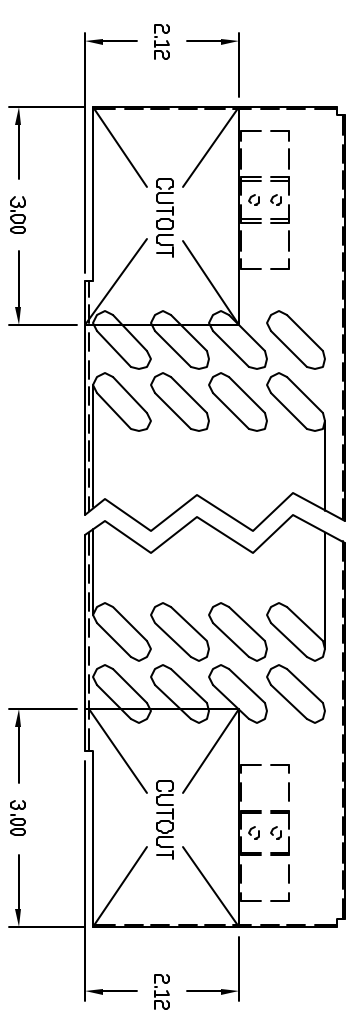

TYPICAL COMPUTER FLOOR CONNECTOR PLAN

SIZE	CAGE CODE	DWG NO.	REV.
B	9L985	90-133066-00	A00
SCALE	NONE	CAD	SHEET 2

FIGURE 1
CUT OUT MATERIAL AS SHOWN.

FIGURE 3
CUT OUT MATERIAL AS SHOWN.

FIGURE 2
CUT OUT MATERIAL AS SHOWN.

FIGURE 4
CUT OUT MATERIAL AS SHOWN.

FIGURE 5
CUT OUT MATERIAL AS SHOWN.

SIZE	CAGE CODE	DWG NO.	REV.
B	9L985	90-133066-00	A00
SCALE	NONE	CAD	SHEET 3