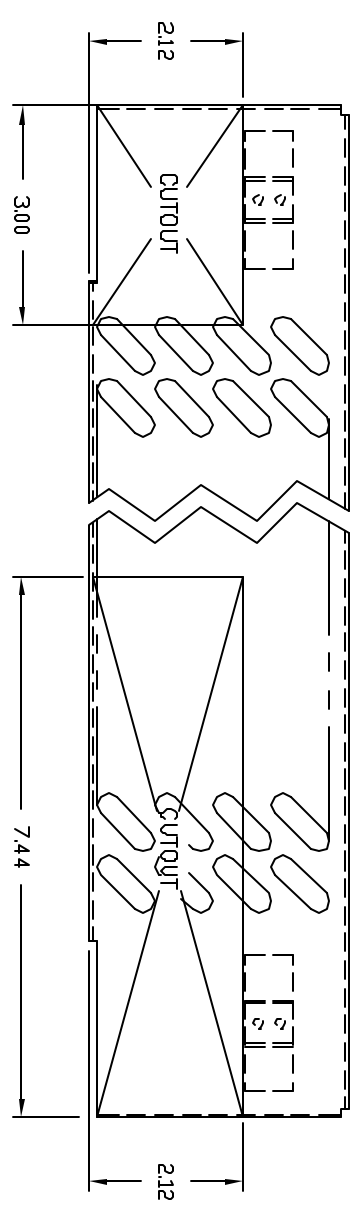

TYPICAL COMPUTER FLOOR CONNECTOR PLAN

SIZE	CAGE CODE	DWG NO.	REV.
B	9L985	90-133066-00	A00
SCALE	NONE	CAD	SHEET 2

FIGURE 1
CUT OUT MATERIAL AS SHOWN.

FIGURE 3
CUT OUT MATERIAL AS SHOWN.

FIGURE 2
CUT OUT MATERIAL AS SHOWN.

FIGURE 4
CUT OUT MATERIAL AS SHOWN.

FIGURE 5
CUT OUT MATERIAL AS SHOWN.

SIZE	CAGE CODE	DWG NO.	REV.
B	9L985	90-133066-00	A00
SCALE	NONE	CAD	SHEET 3